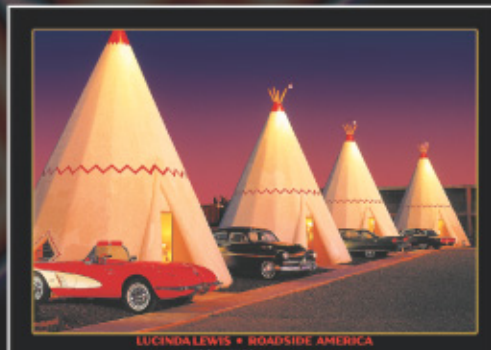

# ROADSIDE AMERICA

by **Lucinda Lewis**

## Kool Metal Signs

CC-01

CC-02

CC-04

CC-03

CC-05

CC-07

CC-06

CC-08

Classic images from Lucinda Lewis, faithfully reproduced on metal signs. All signs are 11.75" x 16.75", have folded edges and holes punched in each corner for easy hanging.