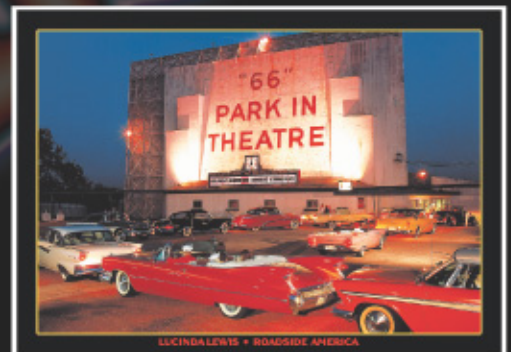

# ROADSIDE AMERICA

by **Lucinda Lewis**

## Kool Metal Signs

CC-01

CC-02

CC-04

CC-03

CC-05

CC-07

CC-06

CC-08

Classic images from Lucinda Lewis, faithfully reproduced on metal signs. All signs are 11.75" x 16.75", have folded edges and holes punched in each corner for easy hanging.