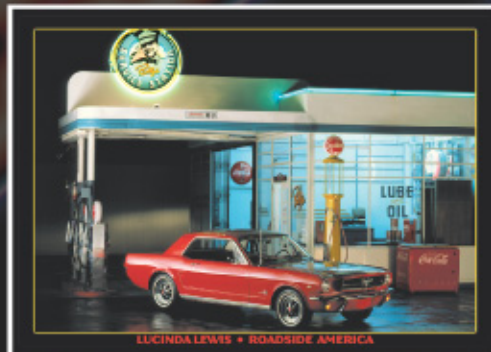

# ROADSIDE AMERICA

by **Lucinda Lewis**

## Kool Metal Signs

CC-01

CC-02

CC-04

CC-03

CC-05

CC-07

CC-06

CC-08

Classic images from Lucinda Lewis, faithfully reproduced on metal signs. All signs are 11.75" x 16.75", have folded edges and holes punched in each corner for easy hanging.