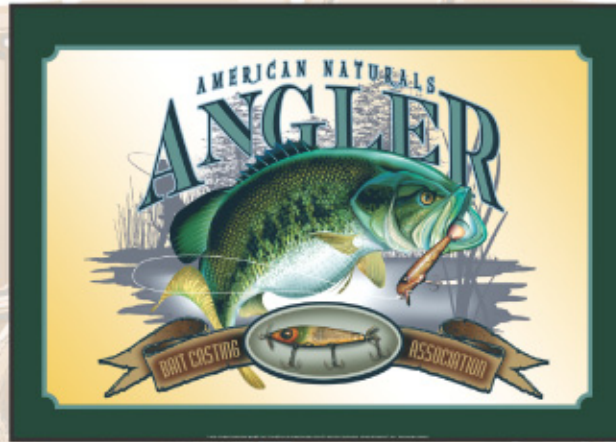

Kool Metal Signs

Classic images from the archives of Airwaves, faithfully reproduced on metal signs. All signs are 11.75" x 16.75, "have folded edges and holes punched in each corner for easy hanging.

AMERICAN NATURALISTS

AW-40